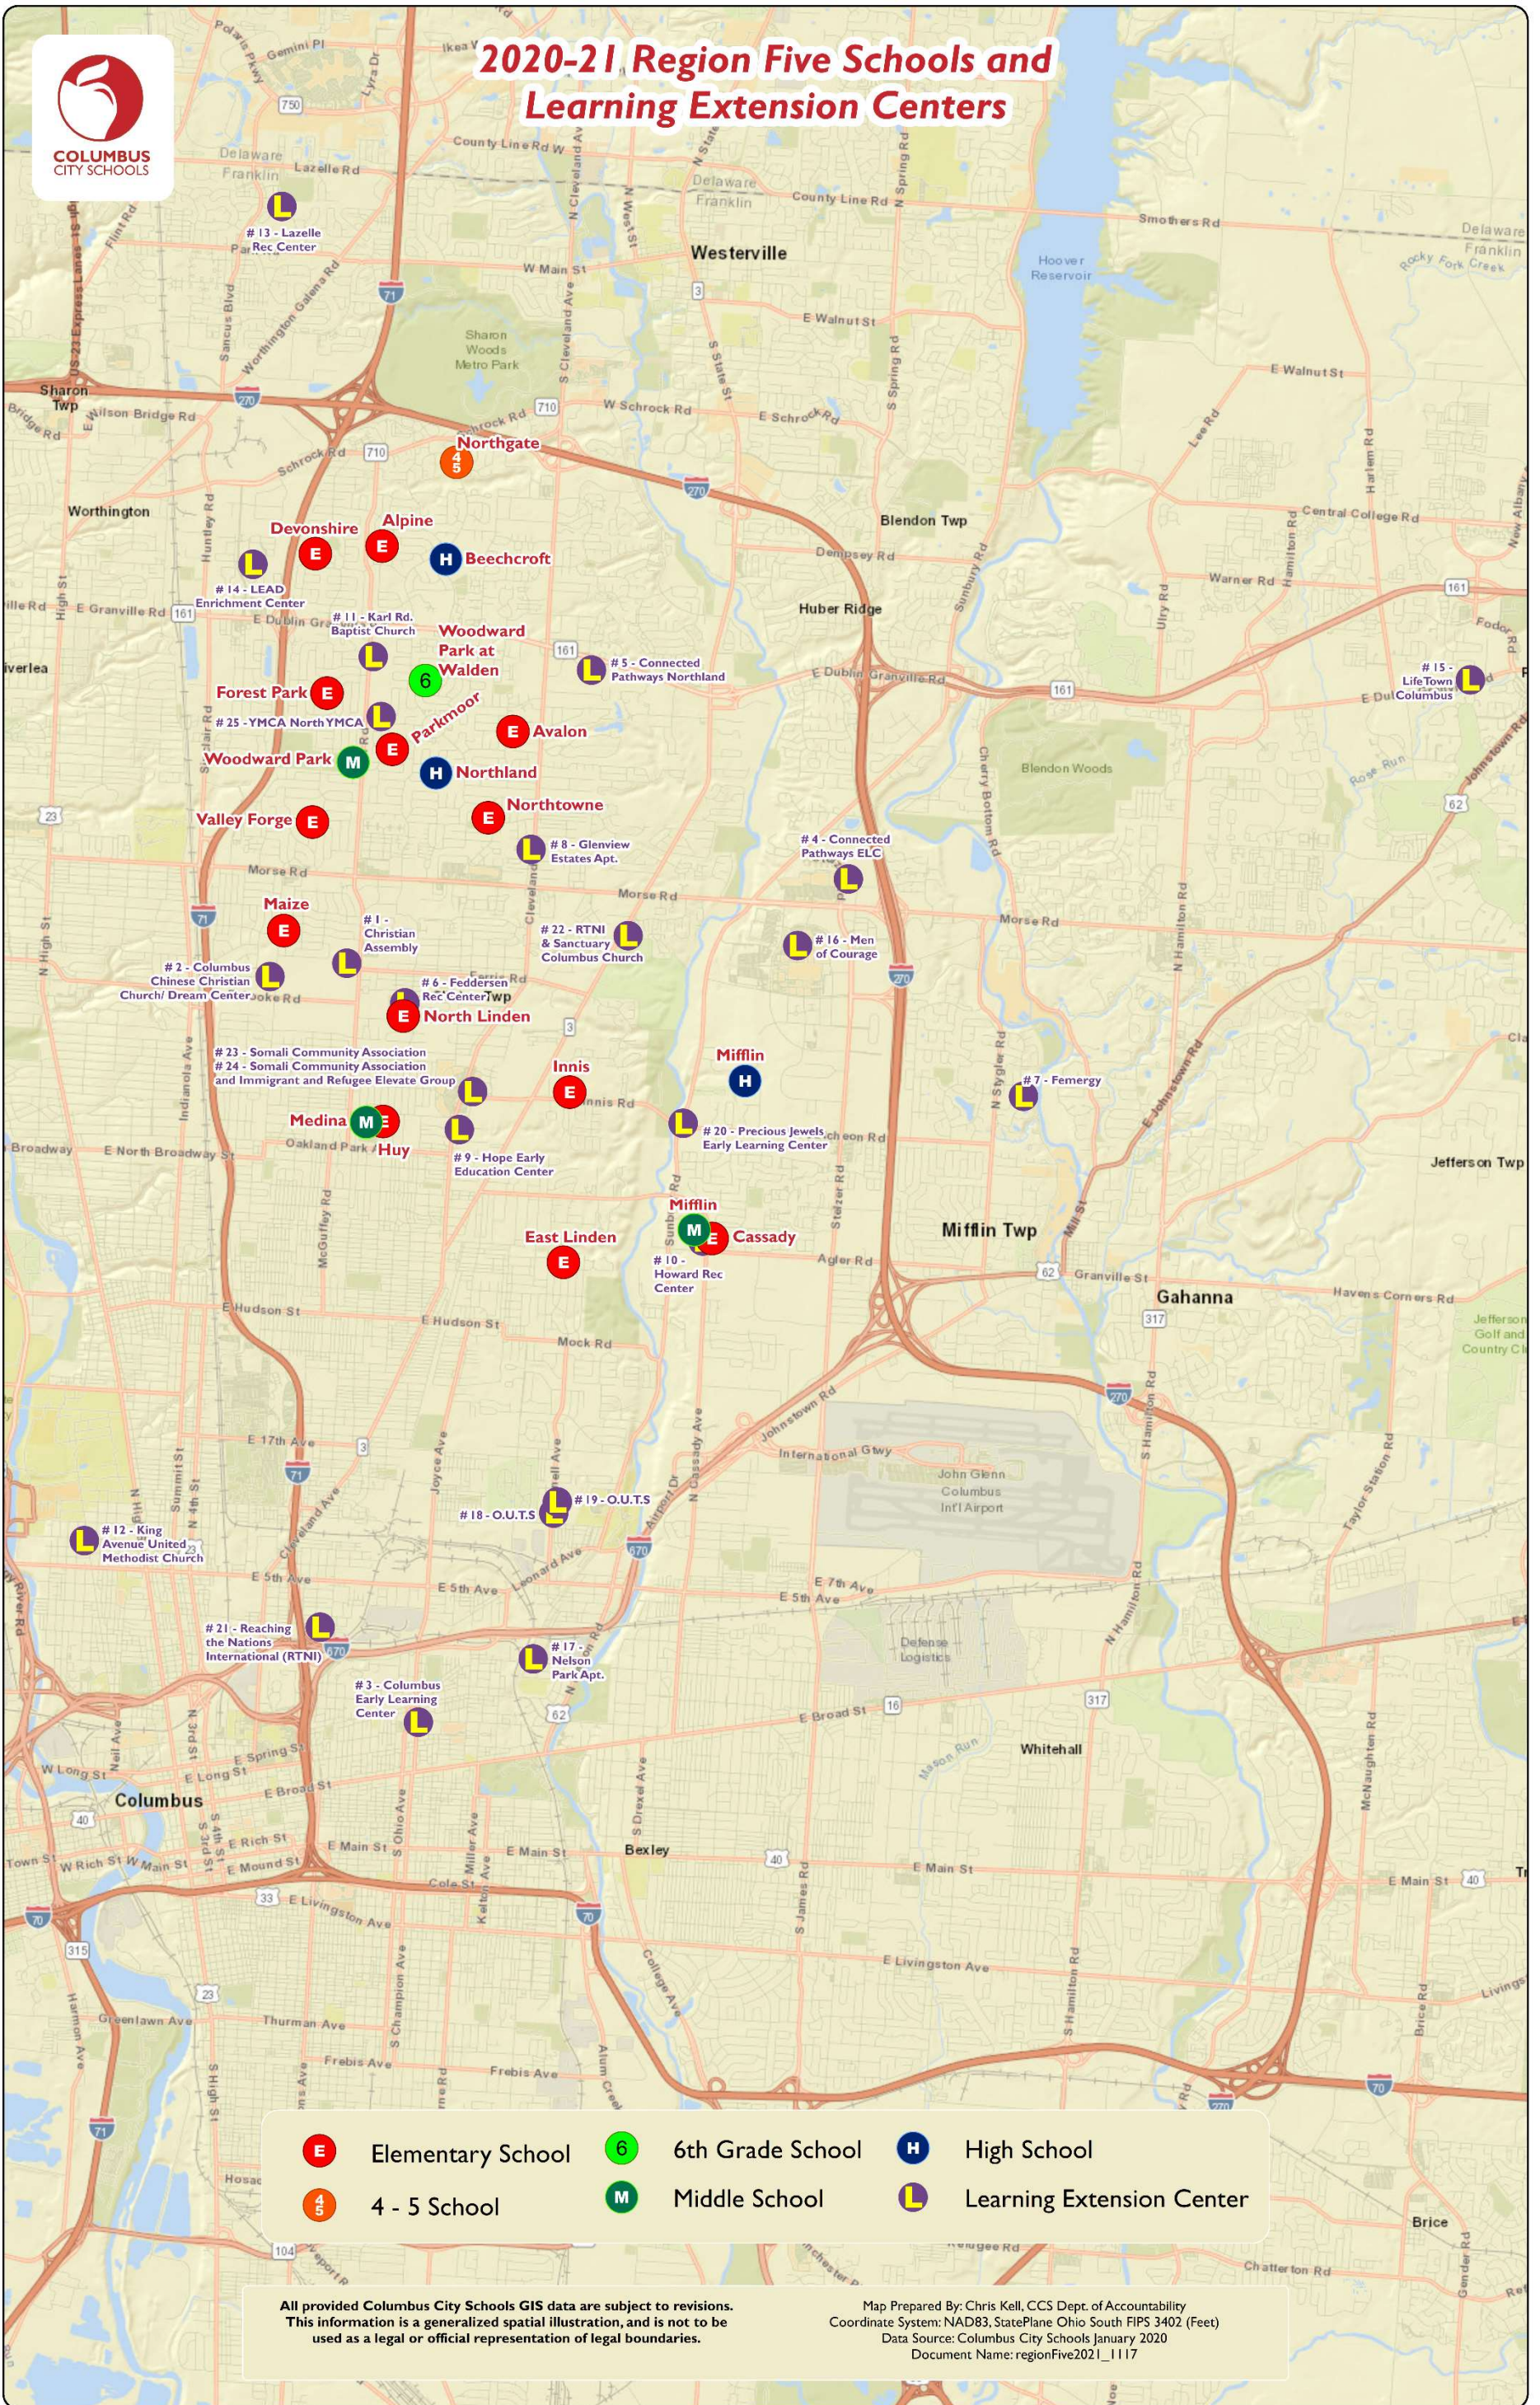

2020-21 Region Five Schools and Learning Extension Centers

- E Elementary School
- 6 6th Grade School
- H High School
- 4-5 4 - 5 School
- M Middle School
- L Learning Extension Center

All provided Columbus City Schools GIS data are subject to revisions. This information is a generalized spatial illustration, and is not to be used as a legal or official representation of legal boundaries.

Map Prepared By: Chris Kell, CCS Dept. of Accountability
 Coordinate System: NAD83, StatePlane Ohio South FIPS 3402 (Feet)
 Data Source: Columbus City Schools January 2020
 Document Name: regionFive2021_1117